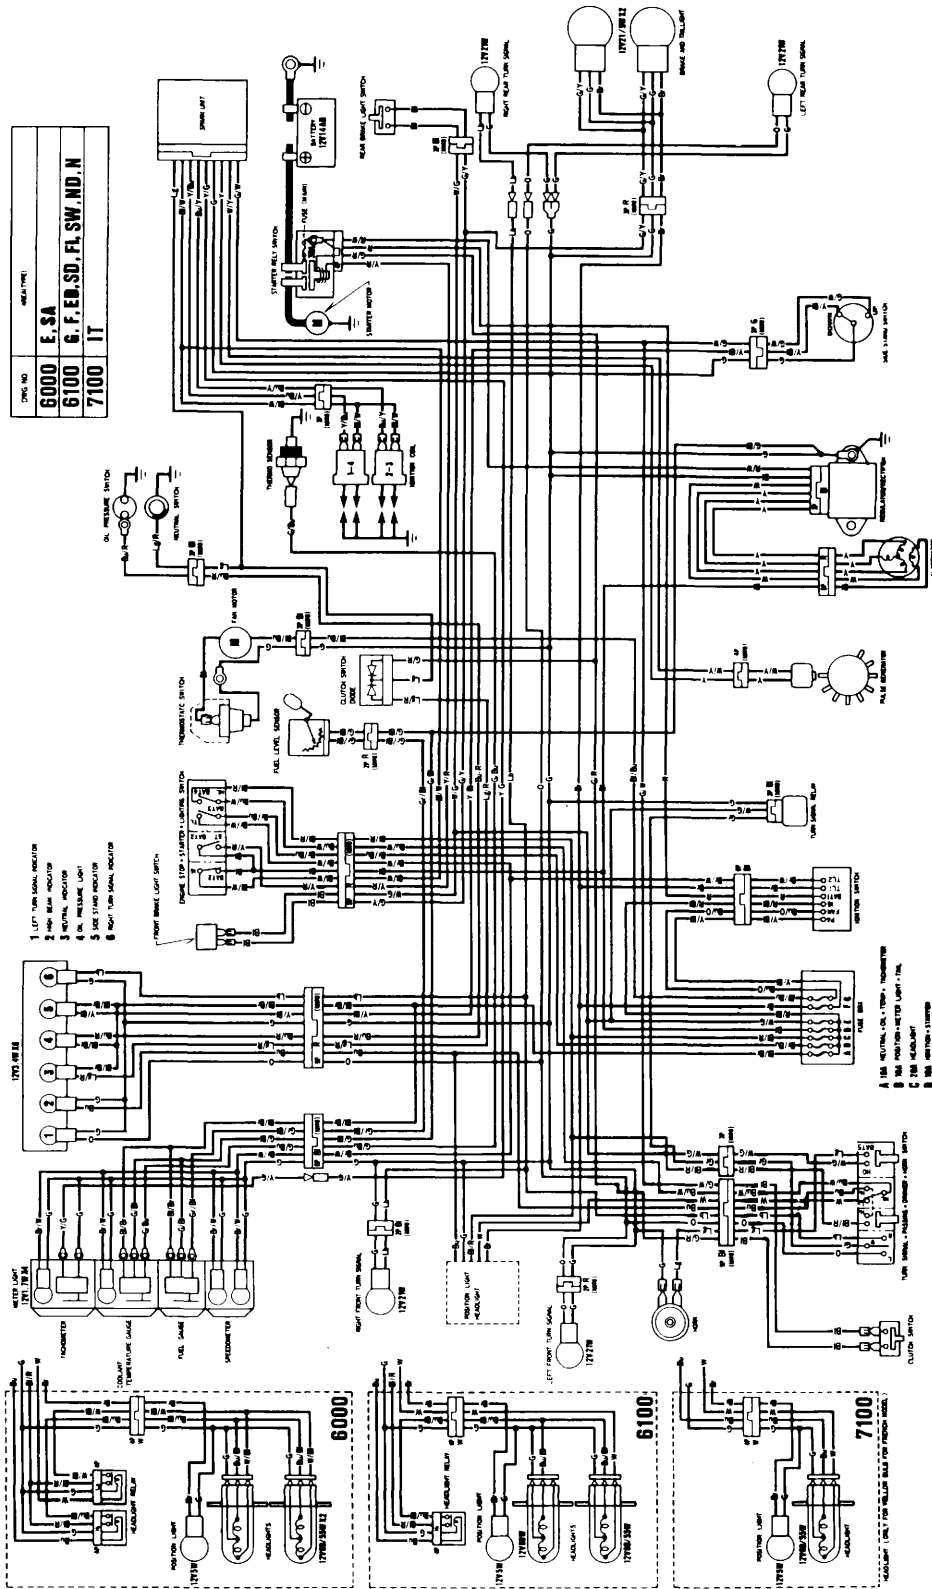

CBR1000F

TYPE NO.	MODEL TYPE
6000	E, SA
6100	G, F, ED, SD, FL, SW, ND, N
7100	IT

- 1 BLACK
- 2 BLUE
- 3 BROWN
- 4 GREEN
- 5 RED
- 6 WHITE

WIRING CONTINUED

0030Z-MW7