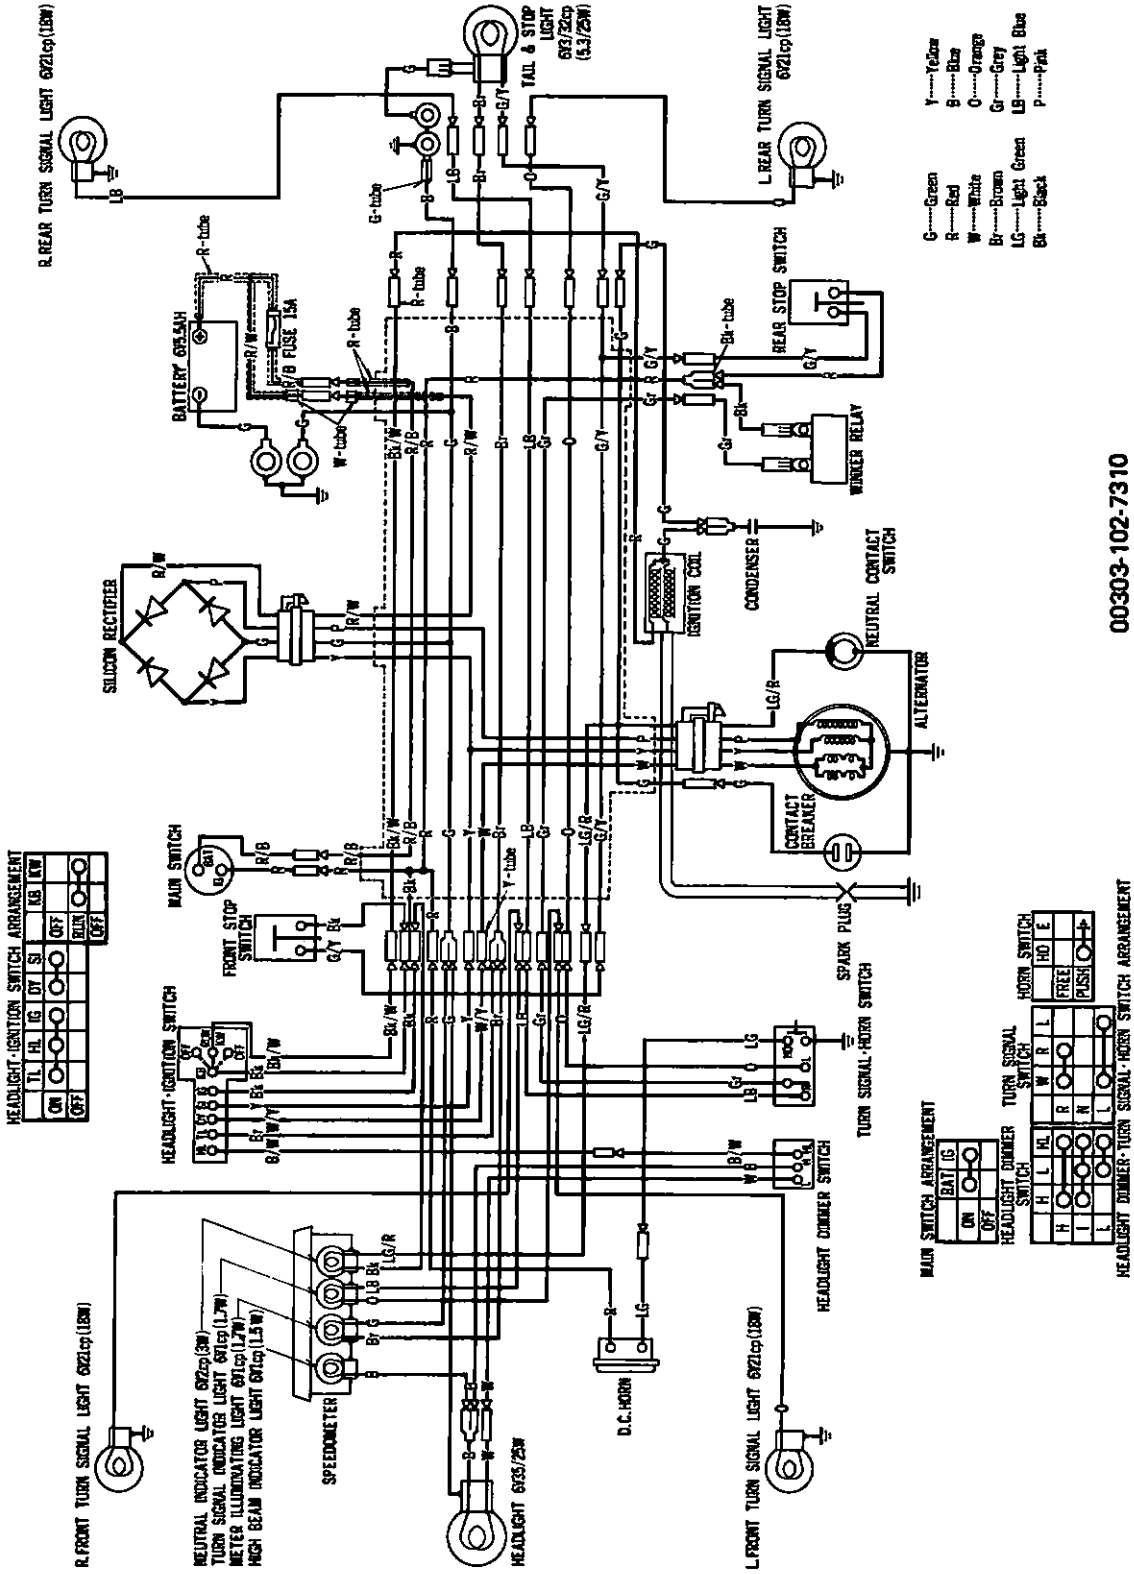

# CT90K7 WIRING DIAGRAM

000303-102-7310

HEADLIGHT DIMMER-TURN SIGNAL-HORN SWITCH ARRANGEMENT