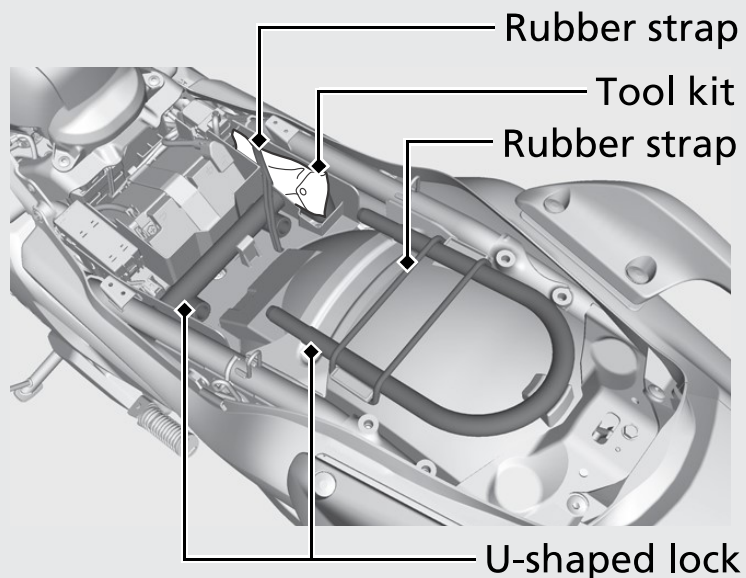

Tool Kit/U-shaped Lock

The tool kit is located under the seat. There is also space to store a U-shaped lock.

► Some U-shaped locks may not fit in the compartment due to their size or design.

Removing the seat ➡ P. 64

Document Bag

The document bag is located underside of the seat.

Removing the seat ➡ P. 64