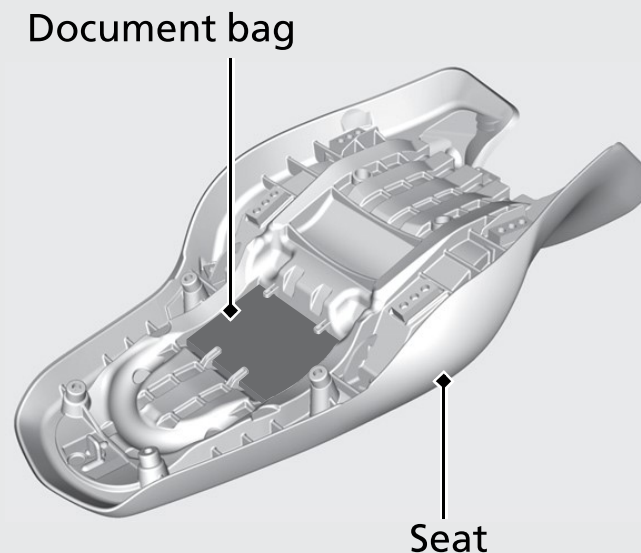

Tool Kit/U-shaped Lock

The tool kit is located under the seat. There is also space to store a U-shaped lock.

► Some U-shaped locks may not fit in the compartment due to their size or design.

Removing the seat ➡ P. 64

Document Bag

The document bag is located underside of the seat.

Removing the seat ➡ P. 64