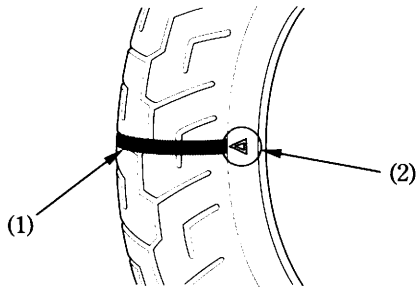

Tread Wear

Replace tyres before tread depth at the center of the tyre reaches the following limit:

Minimum tread depth	
Front:	1.5 mm (0.06 in)
Rear:	2.0 mm (0.08 in)

< For Germany >

German law prohibits use of tyres whose tread depth is less than 1.6 mm.

- (1) Wear indicator
- (2) Wear indicator location mark