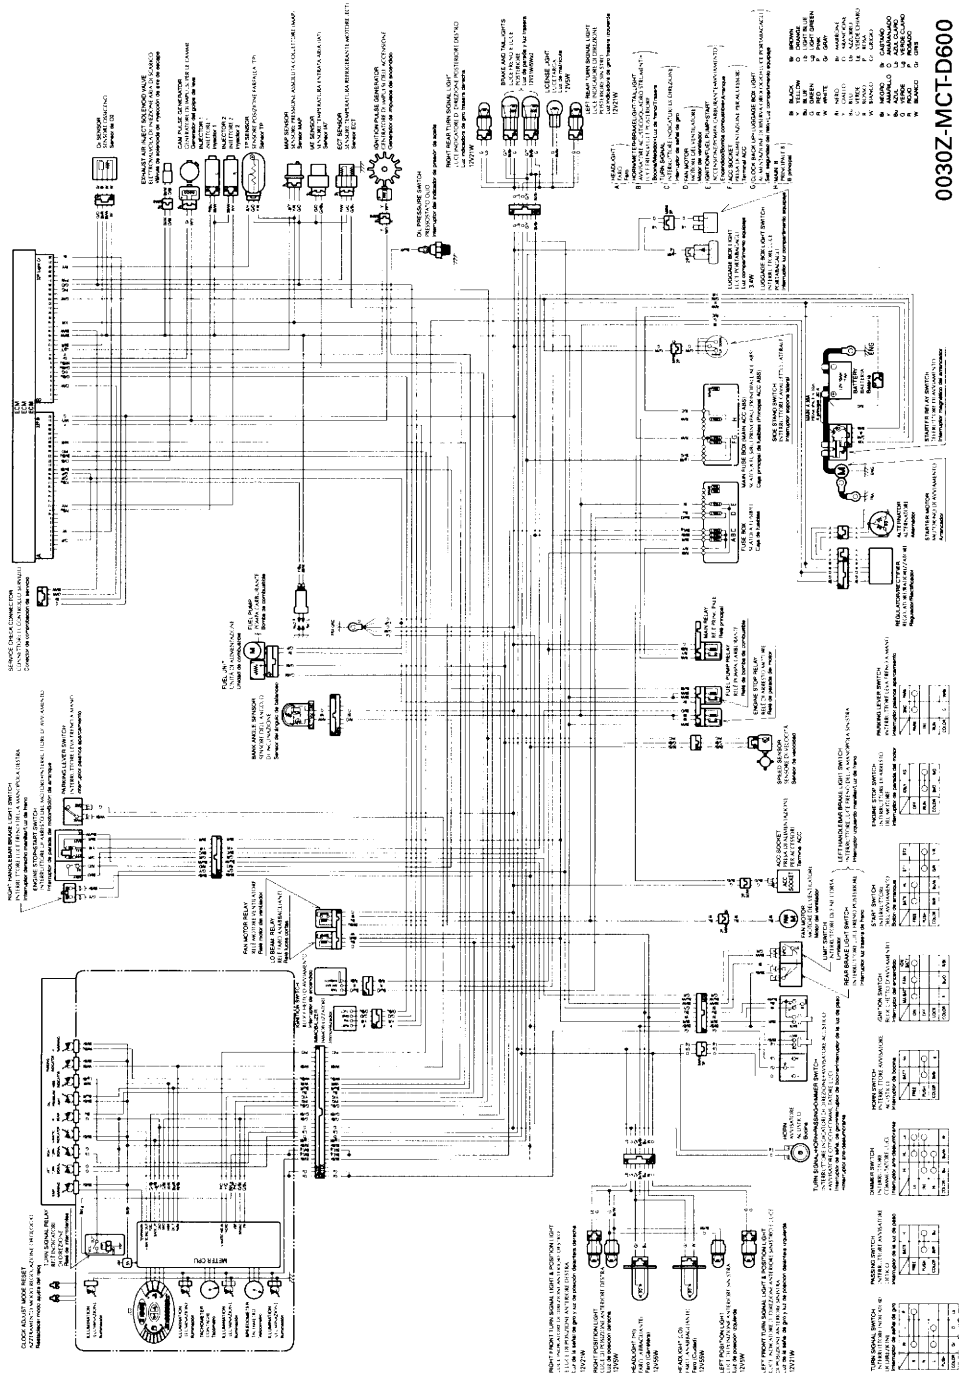

# FJS600 SILVER WING (E, F, ED, EK)

0030Z-MCT-D600