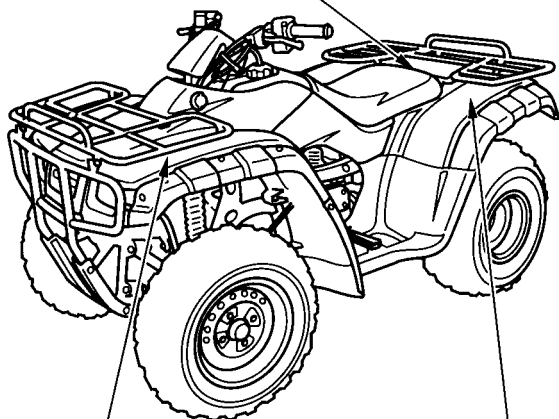

**⚠ WARNING**

**NEVER** ride as a passenger.  
Passengers can cause a  
loss of control, resulting in  
**SEVERE INJURY** or **DEATH**.

**⚠ WARNING**

Overloading this ATV or carrying cargo improperly can change handling, stability and braking performance and can lead to an accident.

Never exceed the maximum front cargo limit of: **66lbs (30kg)**.

Refer to instructions in the Owner's Manual.

**⚠ WARNING**

Improper tire pressure or overloading can cause loss of control. Loss of control can result in severe injury or death.

- Cold tire pressure:  
Front: 20±3kpa 0.20±0.03kg/cm<sup>2</sup> 2.8±0.4psi  
Rear: 20±3kpa 0.20±0.03kg/cm<sup>2</sup> 2.8±0.4psi
- Maximum weight capacity: 210kg 463lbs.