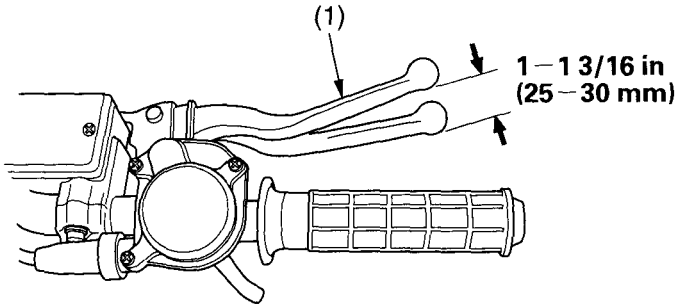

Front Brake Lever Freeplay & Shoe Lining Clearance

RIGHT HANDLEBAR

(1) front brake lever

1. Measure the distance the brake lever moves before the brakes start to take hold. Freeplay, measured at the tip of the front brake lever (1) should be:

1 - 1 3/16 in (25 - 30 mm)

(cont'd)