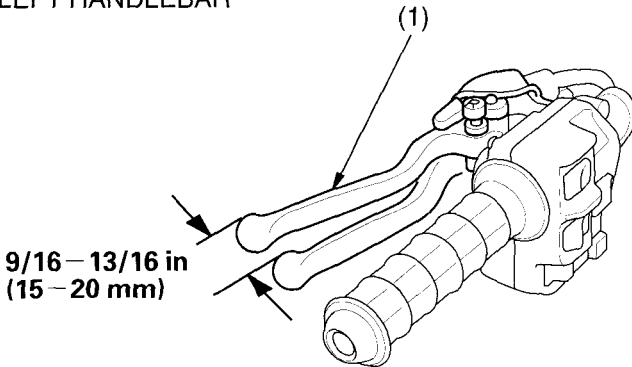

Rear Brake Lever Freeplay

LEFT HANDLEBAR

(1) rear brake lever

Inspection

Measure the distance the rear brake lever/parking brake lever () moves before the brake starts to take hold. Freeplay, measurement at the tip of the end of the brake lever, should be:

9/16 - 13/16 in (15 - 20 mm)

If necessary, adjust to the specified range.