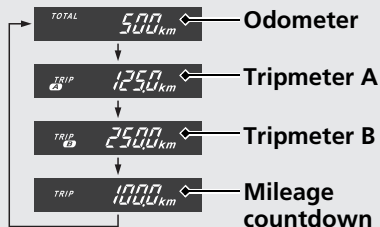

Odometer [TOTAL] & Tripmeter [TRIP A/B] & Mileage countdown

Odometer [TOTAL] & Tripmeter [TRIP A/B] & Mileage countdown

[SEL] button switches between the odometer, the tripmeter A, the tripmeter B and the mileage countdown.

Odometer

Total distance ridden. When "-----" is displayed, go to your dealer for service.

Tripmeter

Distance ridden since tripmeter was reset. When "----.-" is displayed, go to your dealer for service.

To reset the tripmeter: **P.28**

Mileage countdown

Distance travelled is subtracted from a preset figure.

Display range: 999.9 to 0.0 km or mile
When the countdown value reaches "0.0" km or mile while riding, the number will flash.