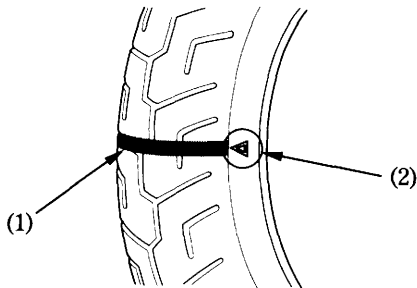

Tread Wear

Replace tyres before tread depth at the center of the tyre reaches the following limit:

Minimum tread depth	
Front:	1.5 mm (0.06 in)
Rear:	2.0 mm (0.08 in)

< For Germany >

German law prohibits use of tyres whose tread depth is less than 1.6 mm.

- (1) Wear indicator
- (2) Wear indicator location mark