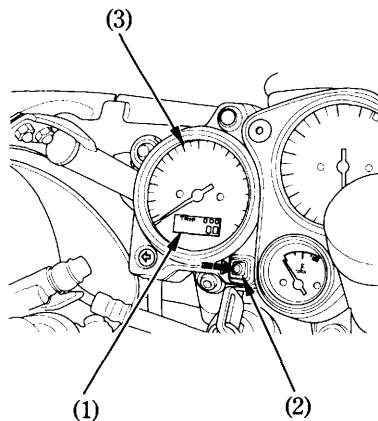

Odometer/Tripmeter Display

The display (1) has two functions, odometer and tripmeter. To select, push the button (2) on the right under side of the speedometer (3).

To reset the tripmeter, hold this button (2) with the display in the tripmeter mode.

- (1) Odometer/Tripmeter display
- (2) Tripmeter reset button and
Odometer/Tripmeter select button
- (3) Speedometer