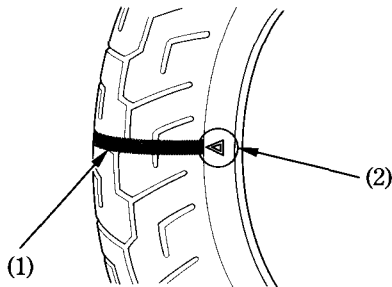

## Tread Wear

Replace tyres before tread depth at the center of the tyre reaches the following limit:

Minimum tread depth	
Front:	1.5 mm (0.06 in)
Rear:	2.0 mm (0.08 in)

< For Germany >

German law prohibits use of tyres whose tread depth is less than 1.6 mm.

- (1) Wear indicator
- (2) Wear indicator location mark