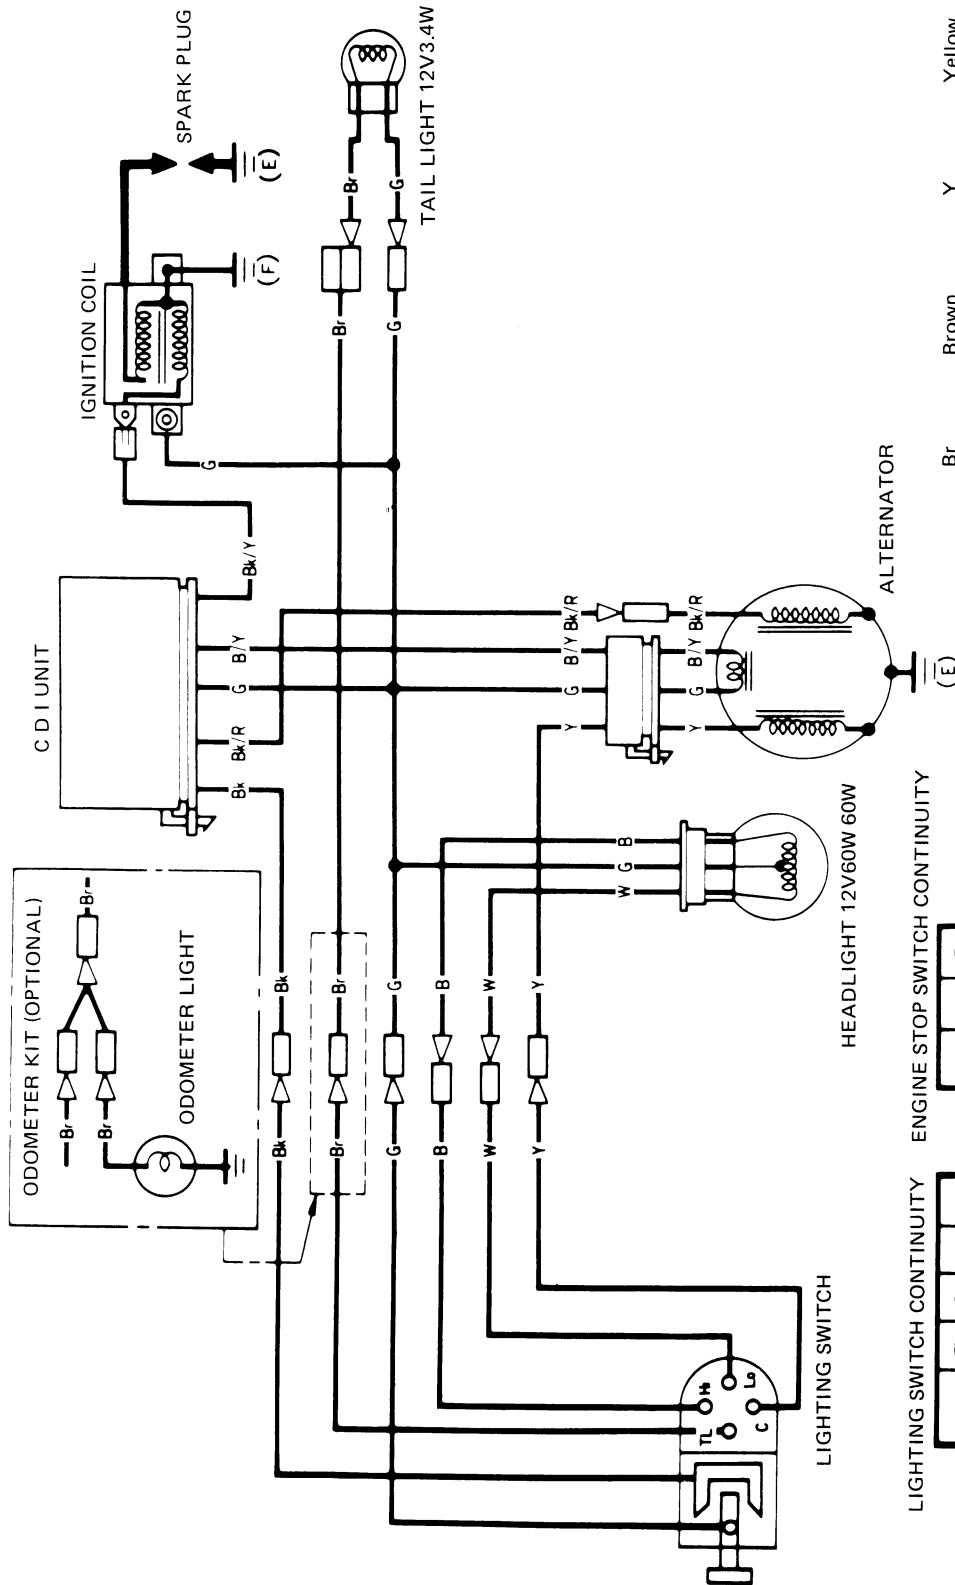

WIRING DIAGRAM

- Yellow
- Blue
- Green
- Y
- B
- G
- Brown
- Black
- White
- Red
- Br
- Bk
- W
- R

ENGINE STOP SWITCH CONTINUITY

IG	E		
OFF		ON	
		COLOR	Bk G

LIGHTING SWITCH CONTINUITY

TL	C	L _o	H		
OFF					
	L _o	(N)	H		
COLOR	B	Y	W	B	

0030Z—961—0100