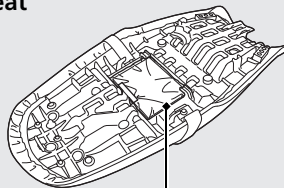

U-shaped lock/Document bag

Space to store a U-shaped lock is located under the seat. A document bag is located on the underside of the seat.

U-shaped lock

- ▶ The U-shaped lock is held in place above the rear fender by a rubber strap.
- ▶ Some U-shaped locks may not fit in the compartment due to their size or design.

Removing the Seat ➔ P.53

Under side of the seat

Document bag

Tool kit

A tool kit is located under the seat. There is also space to store light weight items.