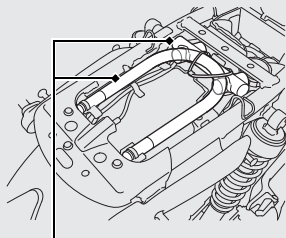

U-shaped lock/Document bag

Space to store a U-shaped lock is located under the seat. A document bag is located on the underside of the seat.

U-shaped lock

- ▶ The U-shaped lock is held in place above the rear fender by a rubber strap.
- ▶ Some U-shaped locks may not fit in the compartment due to their size or design.

Removing the Seat ➔ P.53

Under side of the seat

Document bag

Tool kit

A tool kit is located under the seat. There is also space to store light weight items.