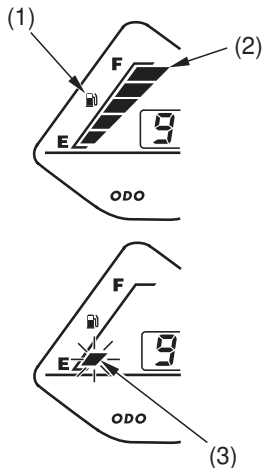

Gauges, Indicators & Displays

Fuel Gauge

The fuel gauge liquid crystal display (1) shows the approximate fuel supply available in a graduated display. When segment F (2) goes on, the fuel tank capacity is:

4.5 US gal (17 ℓ)

When segment E (3) flashes, you should refill the tank as soon as possible.

The amount of fuel remaining when the flashing starts is approximately:

1.06 US gal (4.0 ℓ)

- (1) fuel gauge liquid crystal display
- (2) segment F
- (3) segment E