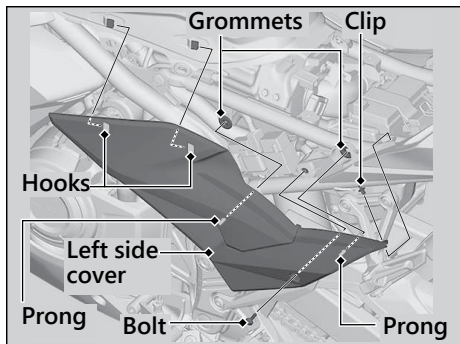

Left Side Cover

Removal

1. Remove the front seat. ► P. 80
2. Remove the bolt and clip. ► P. 79
3. Remove the prongs from the grommets, then remove the left side cover backward by releasing the hooks.

Installation

Install the parts in the reverse order of removal.