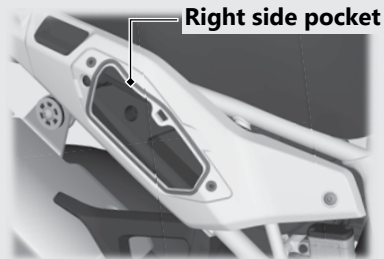

Right side pocket

CRF1000A II/D II

Never exceed the maximum weight capacity.

Maximum Weight: 1.0 lb (0.5 kg)

Removing the right side lid. [➔ P.112](#)