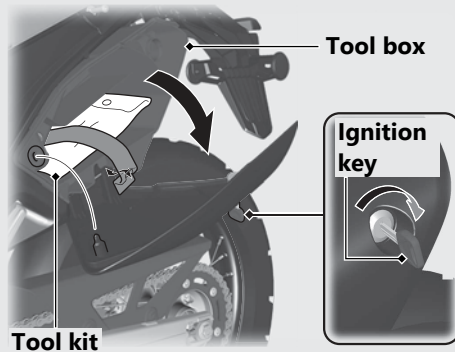

### Document Bag

The document bag is located under the seat.

Document bag

Removing the Seat ➔ P.55

### Tool Kit

The tool kit is stored in the tool box located on the left side of the motorcycle.

► Insert the ignition key and turn it clockwise to open the tool box.