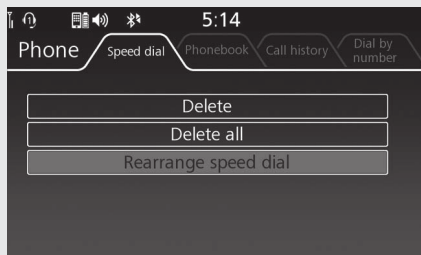

## To Rearrange the Order of the Speed Dial List

- 1 Select [Speed dial], and then press and hold  (Home) button/ (Home) switch.
- 2 Select [Rearrange speed dial], and then press  or **ENT** switch.

- 3 Select the phone number you want to arrange, and then press  or **ENT** switch.

- 4 Rotate  or press  /  on the 4-way key switch to change the order of the speed dial list.

- 5 Press  or **ENT** switch to set your selection.

## To Delete a Stored Speed Dial Number

- 1 Select [Speed dial].
- 2 Select the phone number you want to delete, and then press and hold  (Home) button/ (Home) switch.
- 3 Select [Delete] or [Delete all], and then press  or **ENT** switch.
- 4 A confirmation message appears on the screen. Select [YES], and then press  or **ENT** switch.