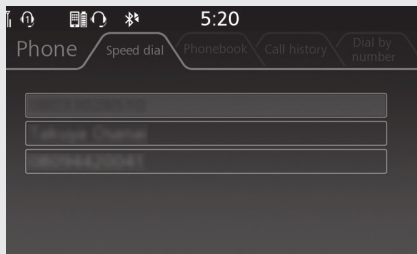

## To Rearrange the Order of the Speed Dial List

- 1 Select [Speed dial], and then press and hold  (Home) button/ (Home) switch.
- 2 Select [Rearrange speed dial], and then press  or **ENT** switch.

- 3 Select the phone number you want to arrange, and then press  or **ENT** switch.

- 4 Rotate  or press  /  on the 4-way key switch to change the order of the speed dial list.

- 5 Press  or **ENT** switch to set your selection.

## To Delete a Stored Speed Dial Number

- 1 Select [Speed dial].
- 2 Select the phone number you want to delete, and then press and hold  (Home) button/ (Home) switch.
- 3 Select [Delete] or [Delete all], and then press  or **ENT** switch.
- 4 A confirmation message appears on the screen. Select [YES], and then press  or **ENT** switch.