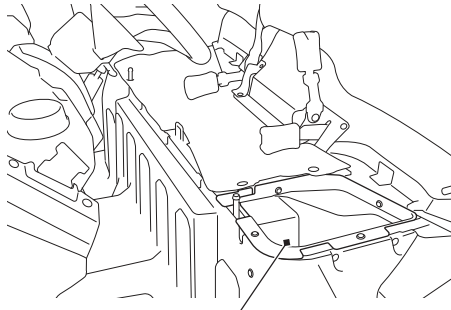

## UNDER SEAT

under seat storage

The under seat storage is equipped with a drain plug. When driving through water, the plug should be installed to help prevent water from entering through the bottom of the storage area.