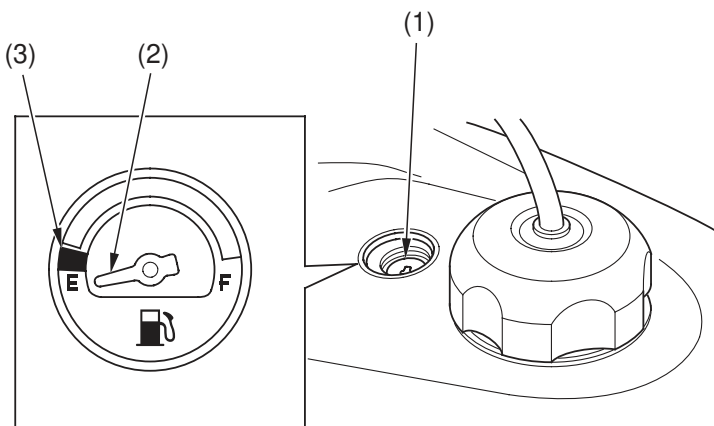

Indicators & Displays

Fuel Gauge

The fuel gauge (1) shows the approximate fuel supply available. At F (Full), the fuel tank capacity including reserve is:

3.51 US gal (13.3 ℓ)

When the gauge needle (2) enters the red band (3), fuel will be low and you should refill the tank as soon as possible. The amount of fuel left in the tank when the needle enters the red band is approximately:

0.77 US gal (2.9 ℓ)

(1) fuel gauge
(2) gauge needle

(3) red band