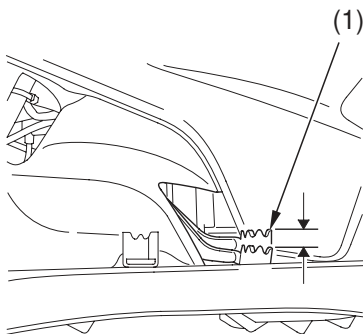

Brakes

Rear Brake Pedal Freeplay

RIGHT SIDE

**9/16 – 13/16 in
(15 – 20 mm)**

(1) rear brake pedal

Inspection

Measure the distance the rear brake pedal (1) moves before the brake starts to take hold. Freeplay, measurement at the tip of the end of the pedal, should be:

9/16 – 13/16 in (15 – 20 mm)

If necessary, adjust to the specified range.