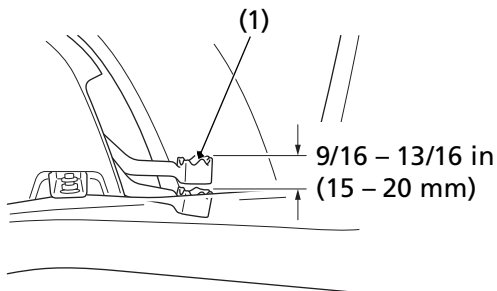

Brakes

Rear Brake Pedal Freeplay

RIGHT SIDE

(1) rear brake pedal

Inspection

Measure the distance the rear brake pedal (1) moves before the brake starts to take hold. Freeplay, measurement at the tip of the end of the pedal, should be:

9/16 – 13/16 in (15 – 20 mm)

If necessary, adjust to the specified range.