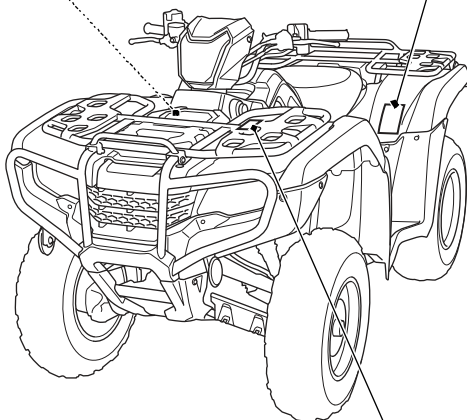

Safety Labels

⚠ WARNING

Improper tire pressure or overloading can cause loss of control.

Loss of control can result in severe injury or death.

- Cold tire pressure :
Front : 4.4psi (30kPa)
Rear : 4.4psi (30kPa)
- Maximum weight capacity : 551lbs. (250kg)

⚠ WARNING

Overloading this ATV or carrying cargo improperly can change handling, stability and braking performance and can lead to an accident.

Never exceed the maximum front cargo limit of : 88 lbs (40 kg).