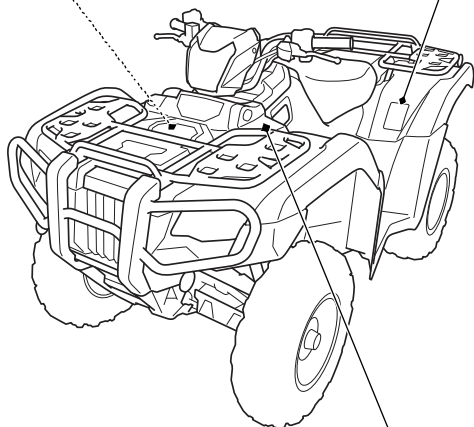

Safety Labels

⚠ WARNING

Improper tire pressure or overloading can cause loss of control.

Loss of control can result in severe injury or death.

- Cold tire pressure :
Front : 4.4psi (30kPa)
Rear : 4.4psi (30kPa)
- Maximum weight capacity : 573lbs. (260kg)

⚠ WARNING

Overloading this ATV or carrying cargo improperly can change handling, stability and braking performance and can lead to an accident.

Never exceed the maximum front cargo limit of : 99 lbs (45 kg).