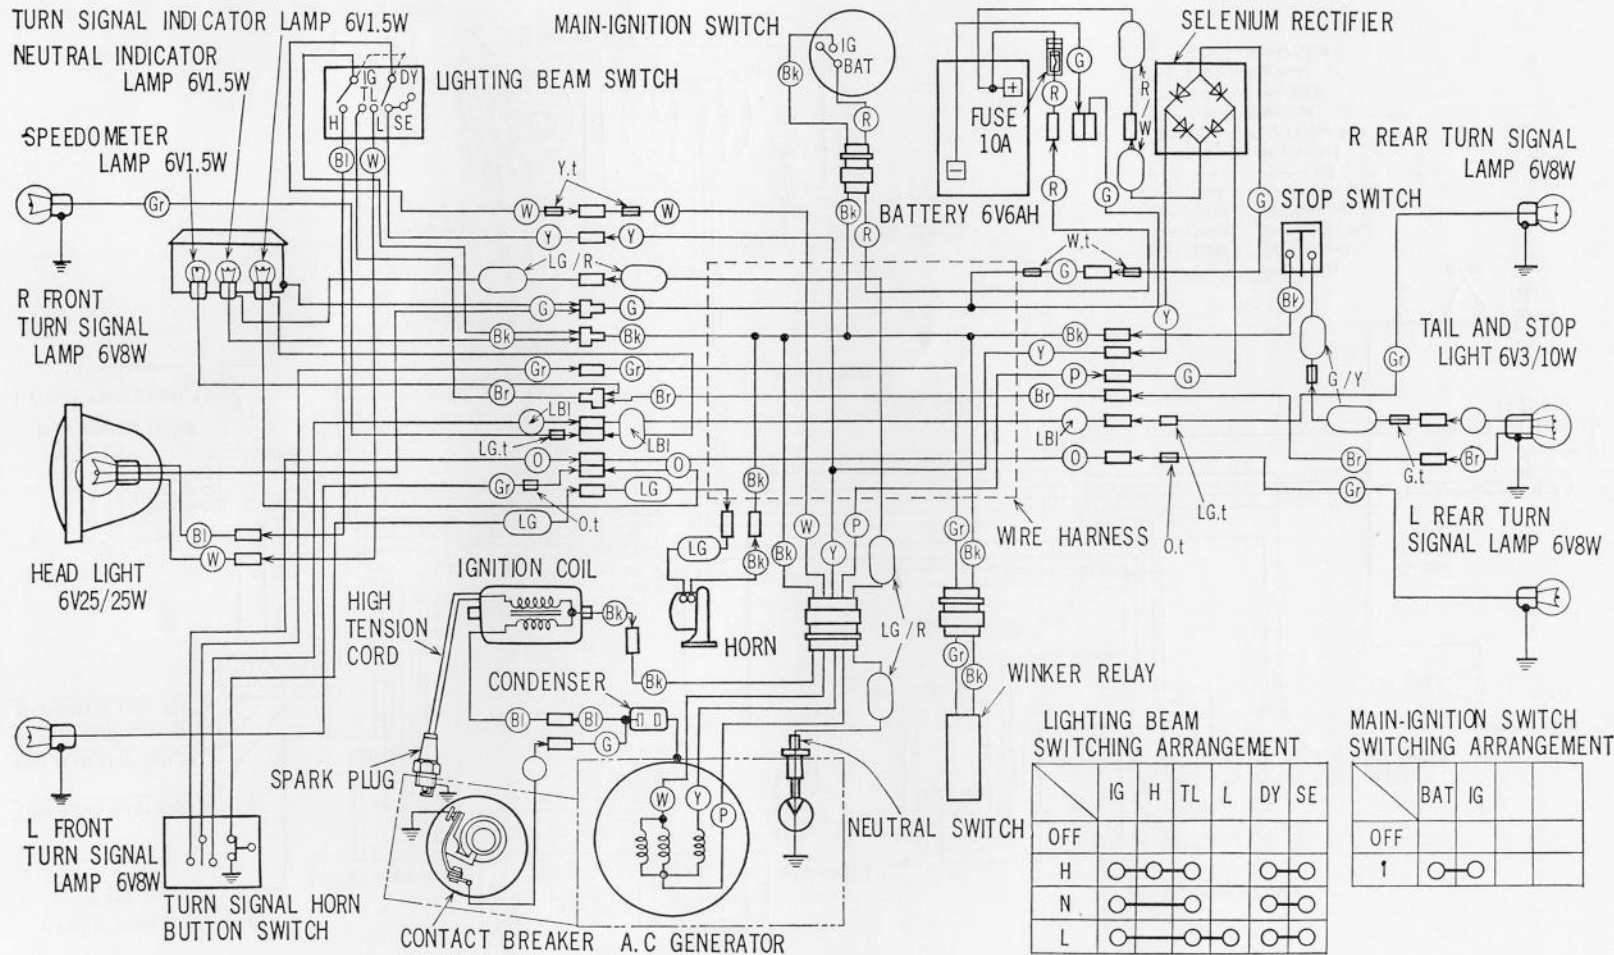

CL 90 GENERAL EXPORT TYPE

- Bl.....Blue
- W.....White
- Y.t.....Yellow tube
- Gr.....Gray
- Br.....Brown
- LBl.....Light blue
- Y.....Yellow
- G.....Green
- Bk.....Black
- O.....Orange
- LG.....Light green
- LG/R.....Light green and Red
- P.....Pink
- W.t.....White tube
- LG.t.....Light green tube
- O.t.....Orange tube
- G.t.....Green tube
- G/Y.....Green and Yellow

LIGHTING BEAM SWITCHING ARRANGEMENT

	IG	H	TL	L	DY	SE
OFF						
H	○—○	○—○			○—○	
N	○—○				○—○	
L	○—○			○—○		

MAIN-IGNITION SWITCH SWITCHING ARRANGEMENT

	BAT	IG		
OFF				
1	○—○			

CL 90