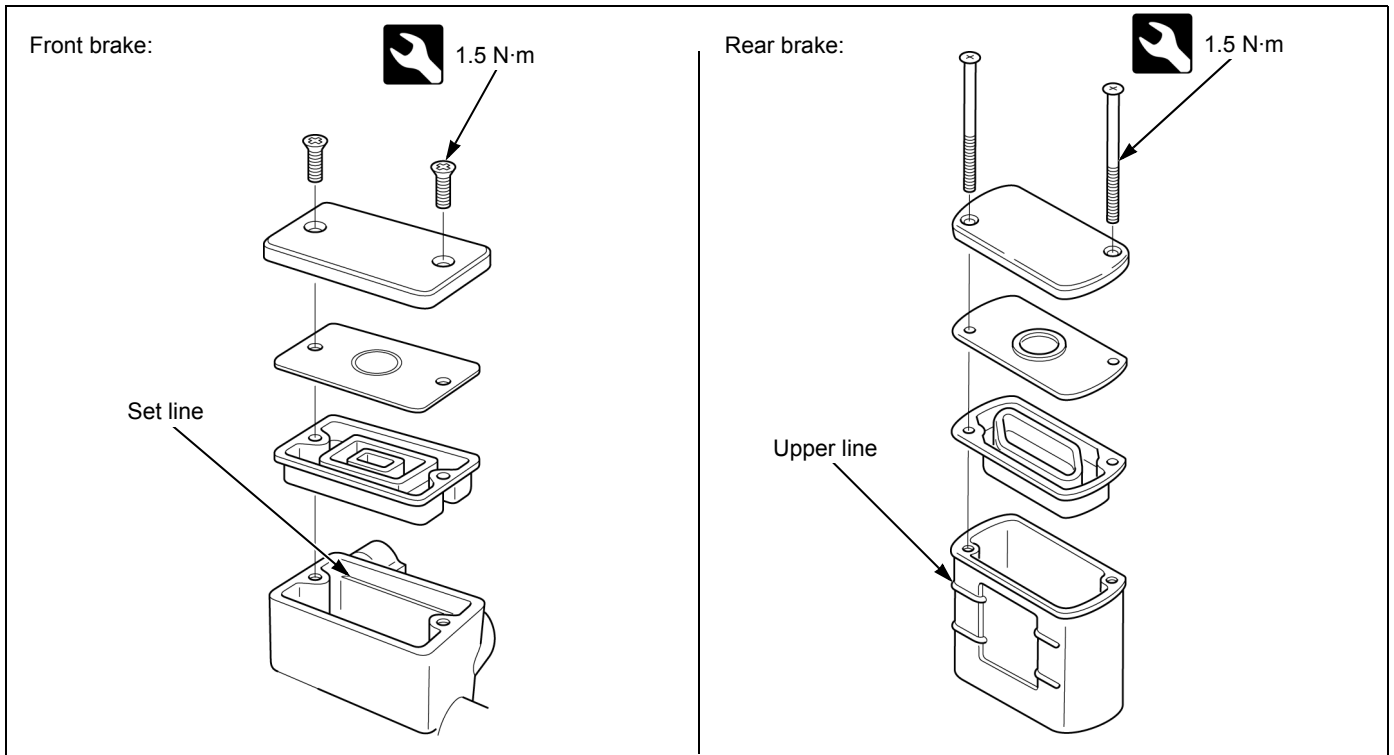

## FRONT BRAKE BRAKE FLUID REPLACEMENT

- Add the reservoir with brake fluid from a sealed container to the set line.  
**RECOMMENDED BRAKE FLUID: DOT 3 or DOT 4**