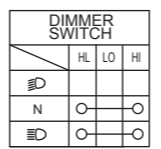

CBF190WH-G (CH)

SWITCH CONTINUITY

- Bl Black
- Y Yellow
- Bu Blue
- G Green
- R Red
- W White
- Br Brown
- O Orange
- Lb Light Blue
- Lg Light Green
- P Pink
- Gr Gray

TWO COLORED WIRE (EXAMPLE:YELLOW/RED)