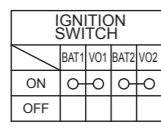

CBF190WH-G (CH)

SWITCH CONTINUITY

- Bl Black
- Y Yellow
- Bu Blue
- G Green
- R Red
- W White
- Br Brown
- O Orange
- Lb Light Blue
- Lg Light Green
- P Pink
- Gr Gray

TWO COLORED WIRE (EXAMPLE:YELLOW/RED)