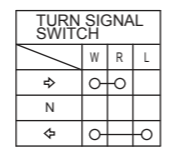

CBF190WH-G (CH)

SWITCH CONTINUITY

- Bl Black
- Y Yellow
- Bu Blue
- G Green
- R Red
- W White
- Br Brown
- O Orange
- Lb Light Blue
- Lg Light Green
- P Pink
- Gr Gray

TWO COLORED WIRE (EXAMPLE:YELLOW/RED)