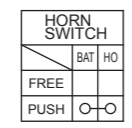

CBF190WH-G (CH)

SWITCH CONTINUITY

- Bl Black
- Y Yellow
- Bu Blue
- G Green
- R Red
- W White
- Br Brown
- O Orange
- Lb Light Blue
- Lg Light Green
- P Pink
- Gr Gray

TWO COLORED WIRE (EXAMPLE:YELLOW/RED)