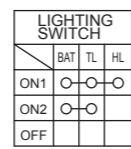

CBF190WH-G (CH)

SWITCH CONTINUITY

- Bl Black
- Y Yellow
- Bu Blue
- G Green
- R Red
- W White
- Br Brown
- O Orange
- Lb Light Blue
- Lg Light Green
- P Pink
- Gr Gray

TWO COLORED WIRE (EXAMPLE:YELLOW/RED)