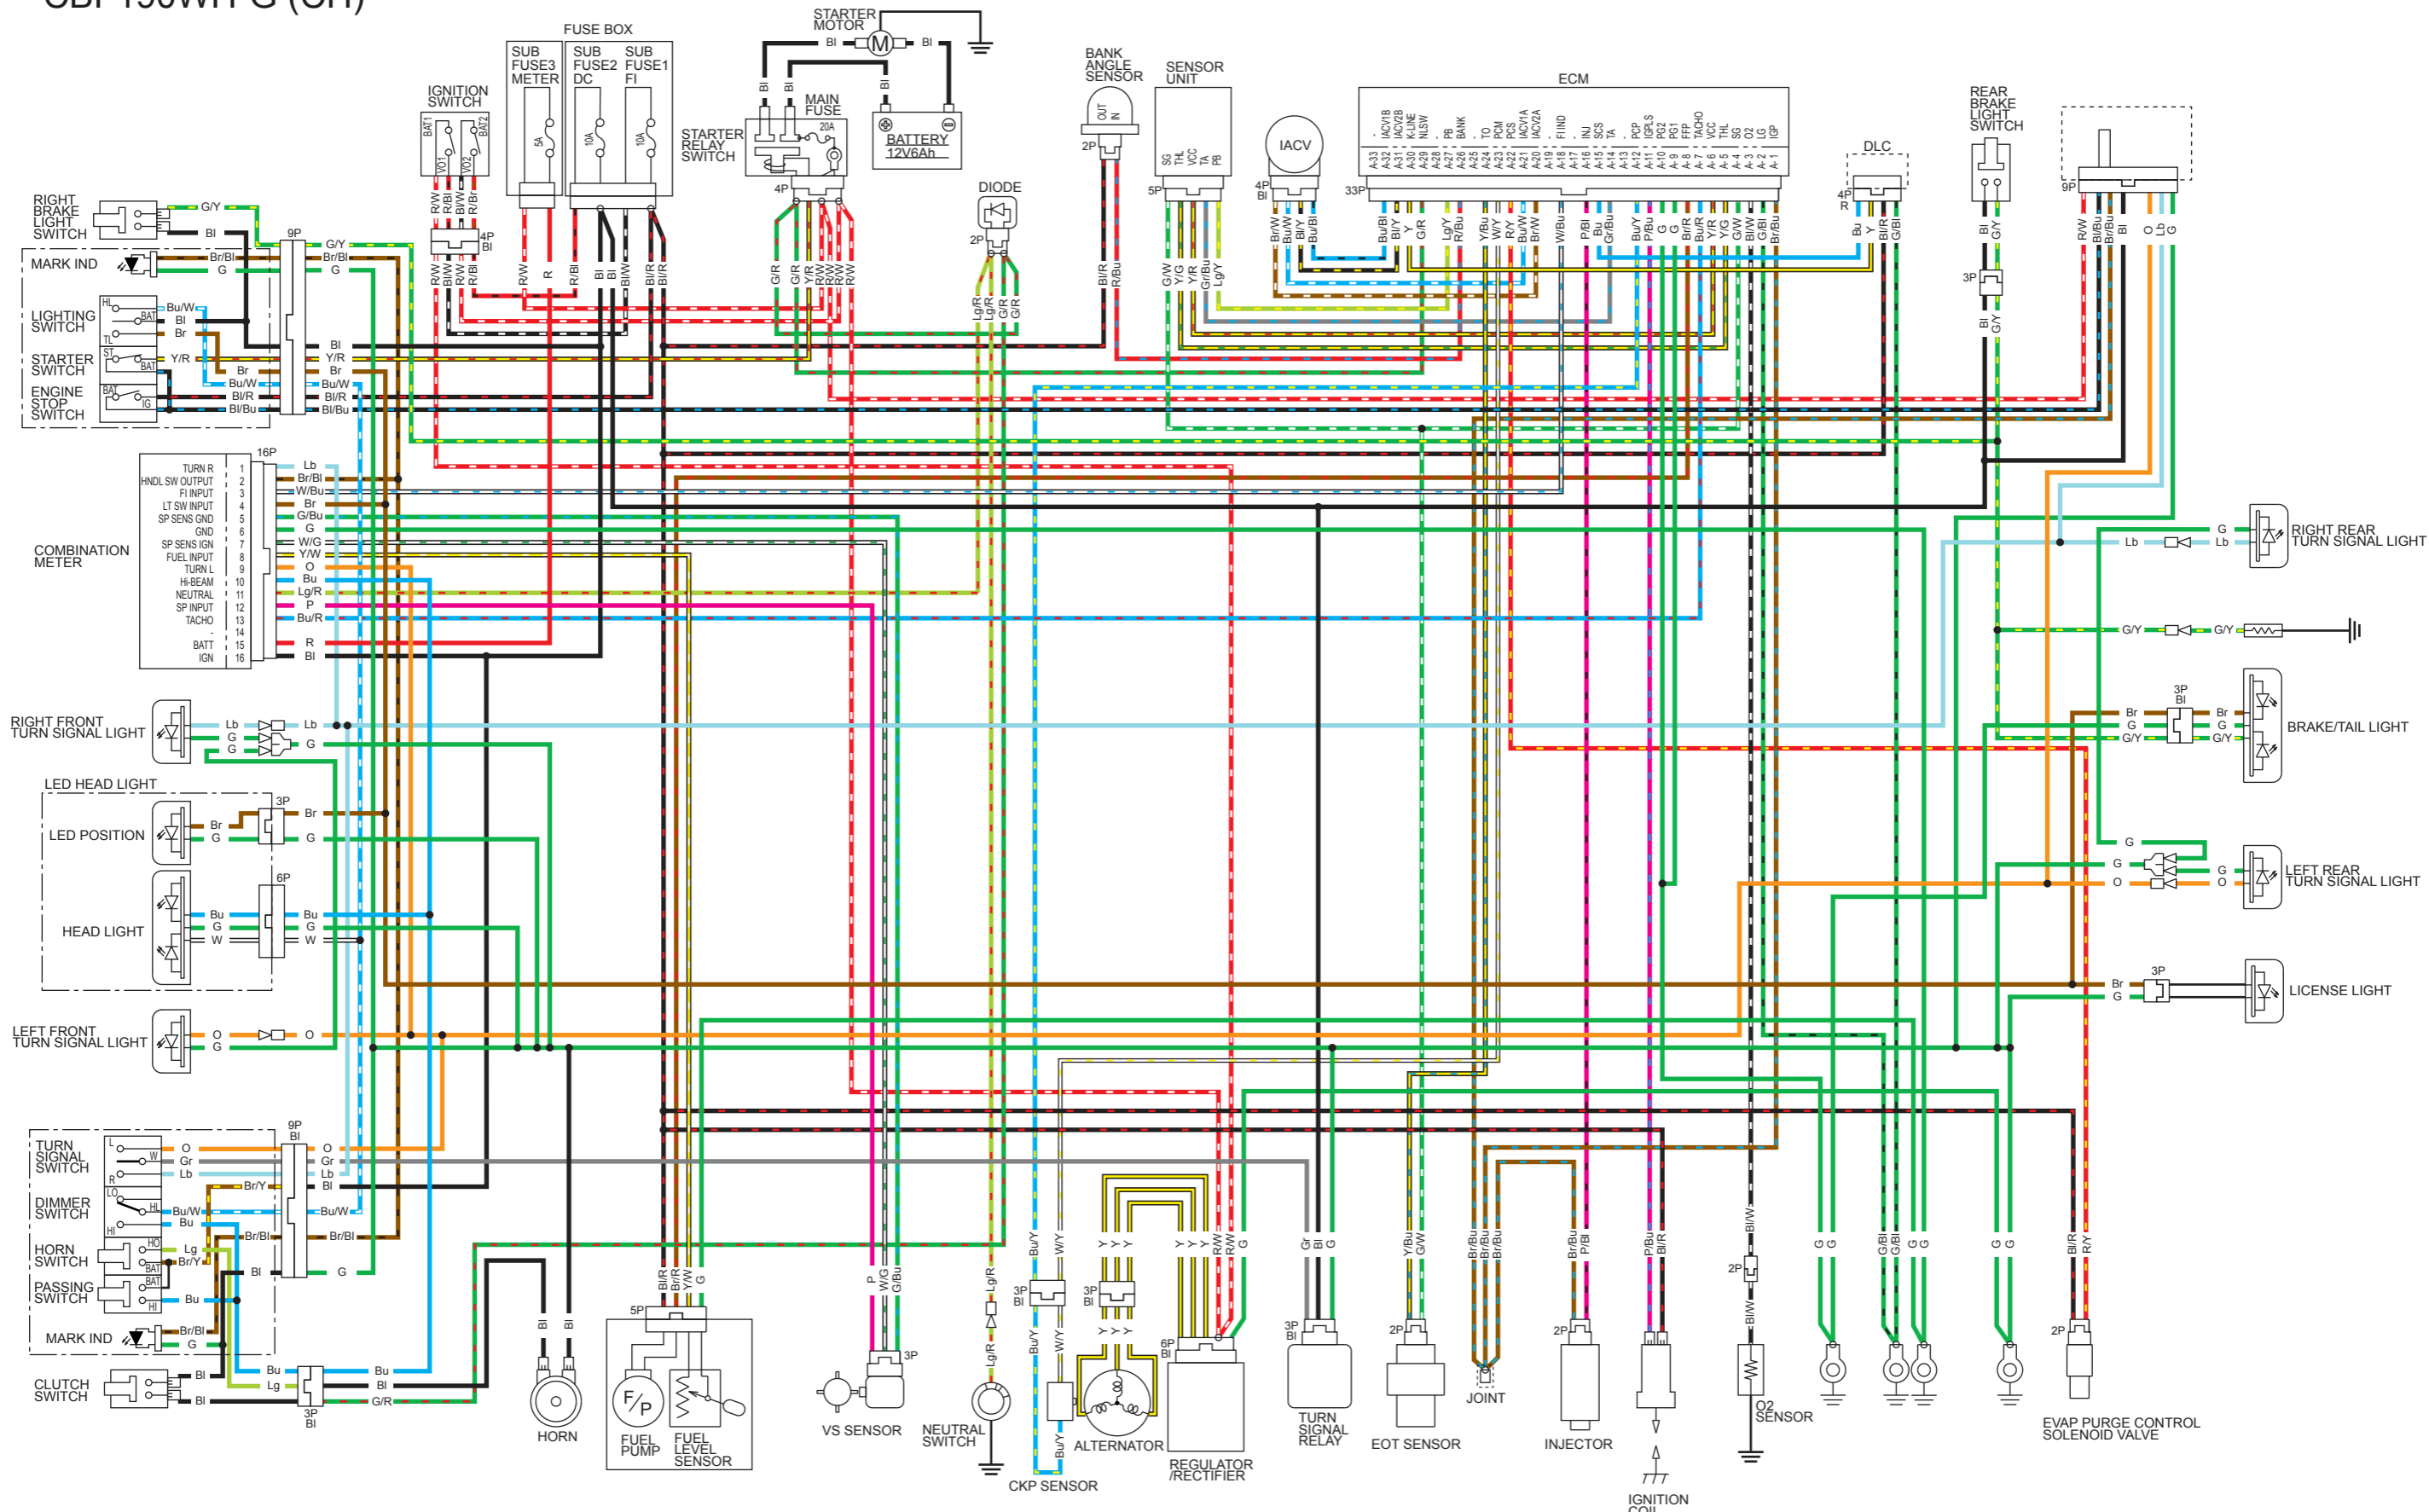

CBF190WH-G (CH)

SWITCH CONTINUITY

- Bl Black
- Y Yellow
- Bu Blue
- G Green
- R Red
- W White
- Br Brown
- O Orange
- Lb Light Blue
- Lg Light Green
- P Pink
- Gr Gray

TWO COLORED WIRE (EXAMPLE:YELLOW/RED)