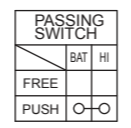

CBF190WH-G (CH)

SWITCH CONTINUITY

- Bl Black
- Y Yellow
- Bu Blue
- G Green
- R Red
- W White
- Br Brown
- O Orange
- Lb Light Blue
- Lg Light Green
- P Pink
- Gr Gray

TWO COLORED WIRE (EXAMPLE:YELLOW/RED)